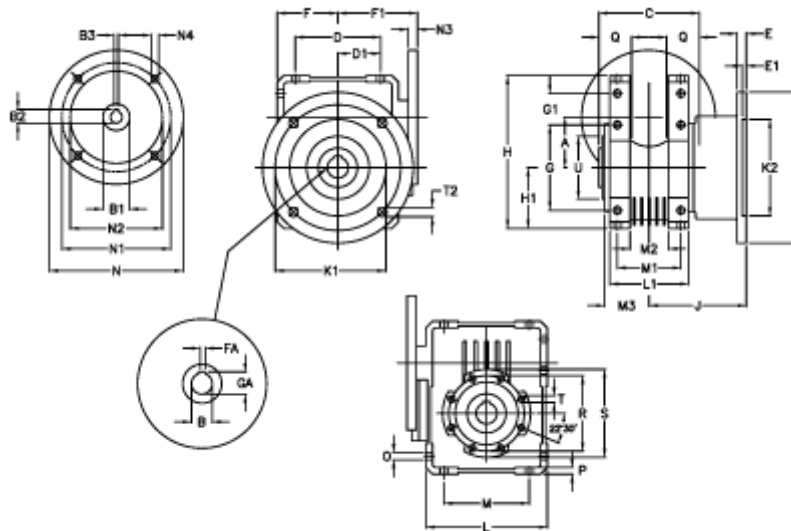

Article number: 392207510042516

Description: Worm Gear with Torque Limiter  
W75 L1-UF-100-P71B5

## Measures

A = 75.00	E = 12	H = 220.5	M = 126	N4 = 9	U = 90
B = 30	E1 = 5	H1 = 87.0	M1 = 82	O = 10.5	
B1 E7 = 14	F = 87	J = 111.0	M2 = 44	P = 9	
B2 = 16.3	F1 = 112	K = 200	M3 = 59	Q = 40	
B3 H9 = 5	FA = 8	K1 = 165	N = 160	R = 110	
C = 127	G = 126	K2 = 130	N1 = 130	S = 125	
D = 109.5	G1 = 46.5	L = 174	N2 = 110	T = M8x14	
D1 = 46.5	GA = 33.3	L1 = 104	N3 = 11.0	T2 = 12.5	